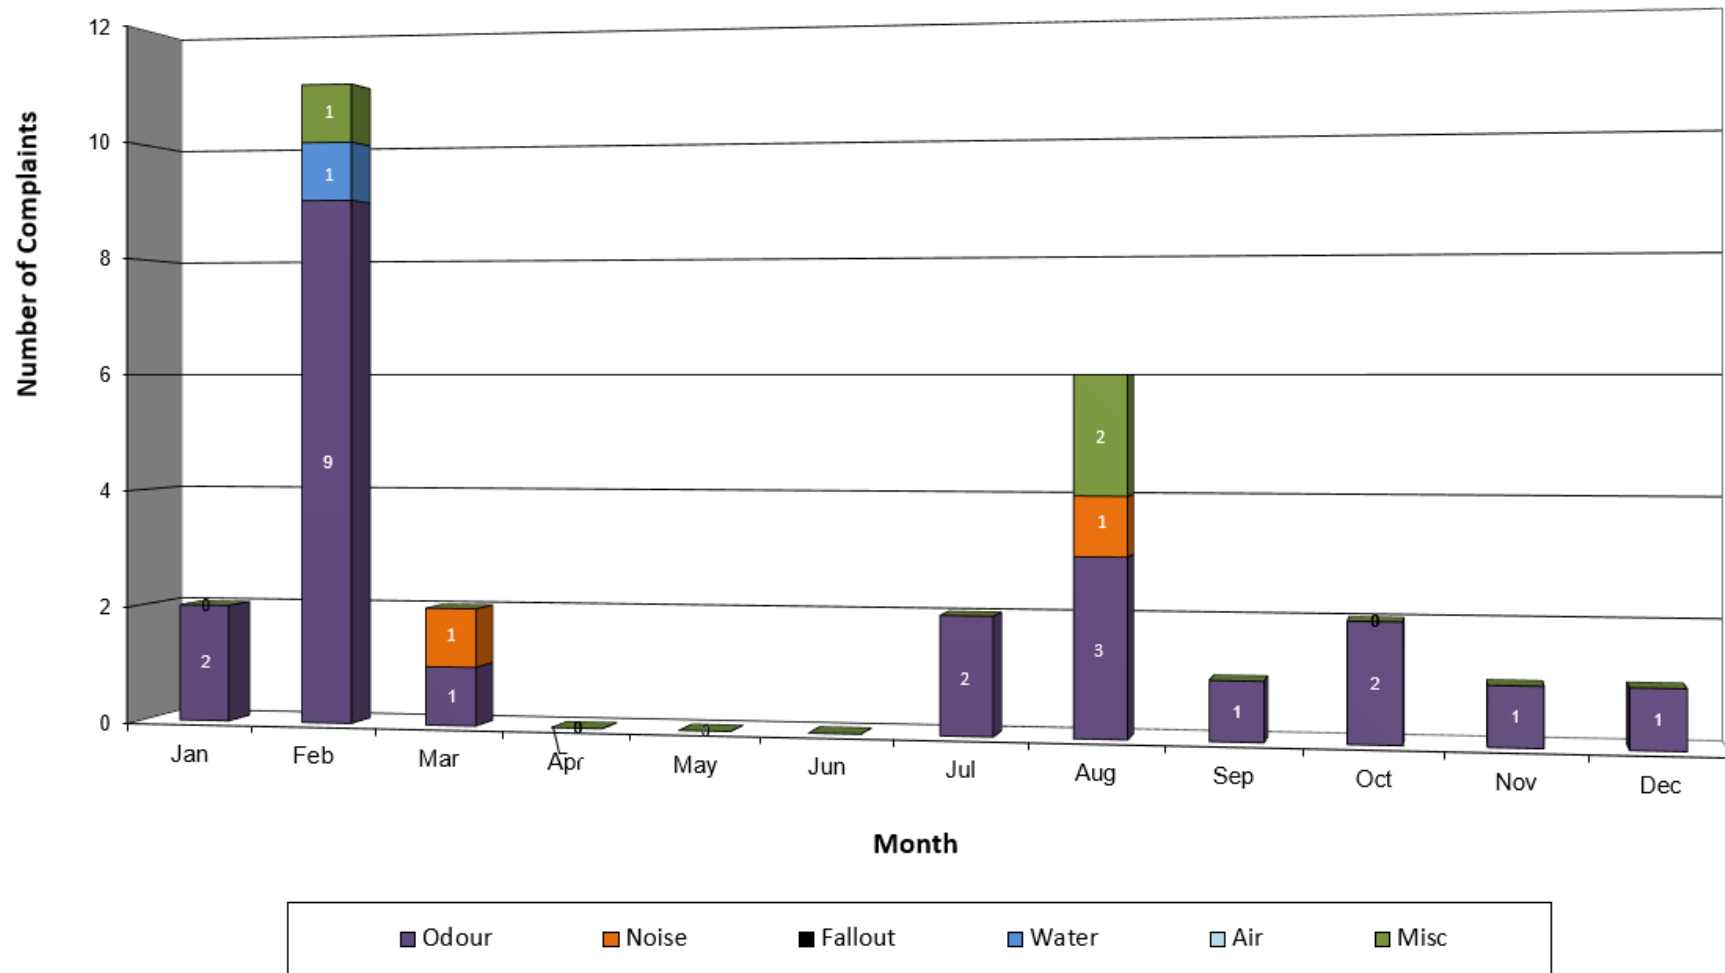

## Kurnell Terminal – Community and Environment

**Community Feedback**  
(Jan to Dec 2023)

## Kurnell Terminal – Community and Environment

Annual Terminal Related  
Community Feedback