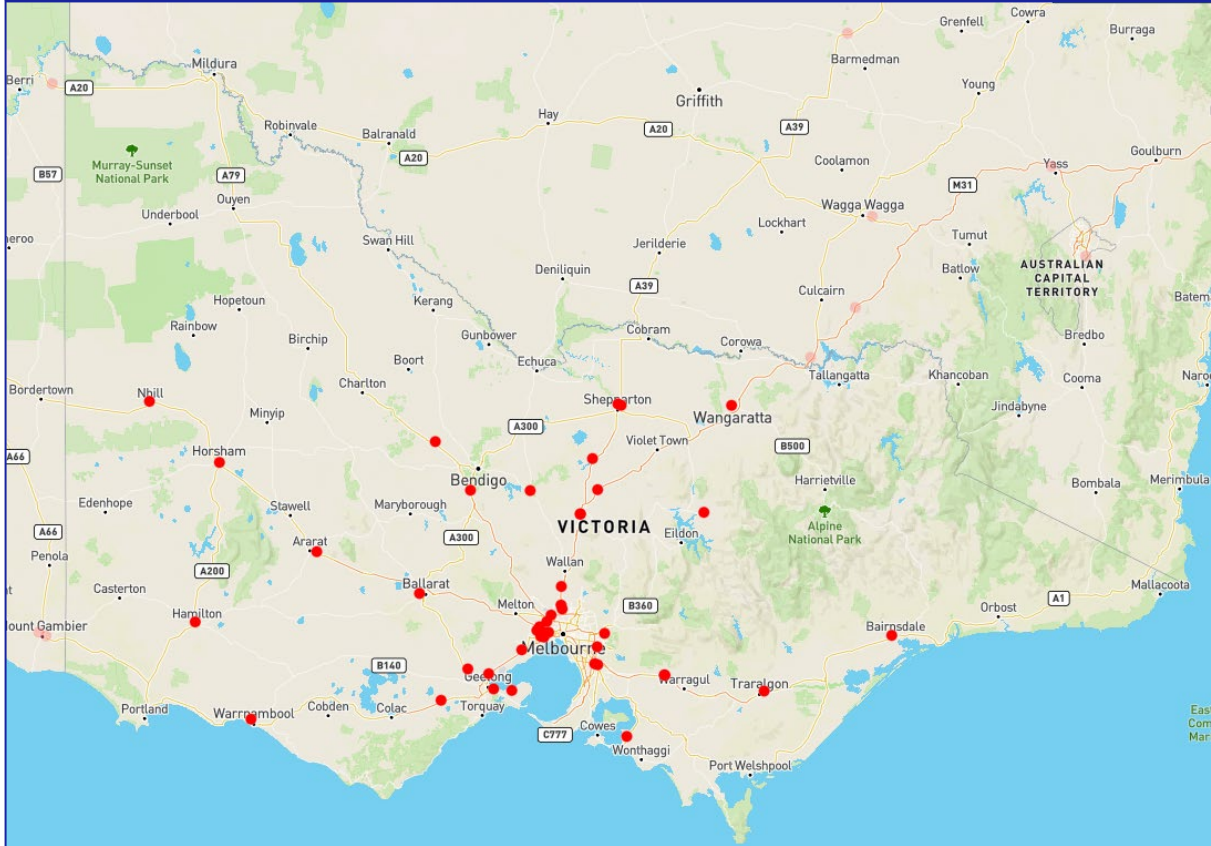

# SYDNEY

# SYDNEY

SITE ID	OPT ID	SITE NAME	ADDRESS	CHECKOUT OPTIONS		ADBLUE	PUMP TYPE	CANOPY HEIGHT	MAX TRUCK SIZE	FOOD OFFER	FACILITIES
				24 STORE	24 OPT						
22258		AUBURN	CNR PARRAMATTA RD & STUBBS ST					4.5M			
22660	80356	BANKSMEADOW	1-3 PENRHYN ROAD					4.5M			
22040	80108	EASTERN CREEK	LOT 1548 ROBERTS ROAD					5.6M			
28576		EASTERN CREEK EASTBOUND	M4 MOTORWAY EASTBOUND					5.6M			
28577		EASTERN CREEK WESTBOUND	M4 MOTORWAY WESTBOUND					5.5M			
22794		GREENACRE	77-91 ROBERTS ROAD & MOONDO STREET					4.5M			
22088	80109	INGLEBURN	4 LANCASTER STREET					5.5M			
28631		KEMPS CREEK	1163 MAMRE ROAD								
22906		PENRITH	153 COREEN AVENUE / CASTLEREAGH ROAD					3.9M			
22344		MARSDEN PARK	875 RICHMOND ROAD					5.2M			
22800		SMEATON GRANGE	1 DUNN ROAD					5M			
25567		WINDSOR SOUTH	741 GEORGE STREET					5M			

# VICTORIA