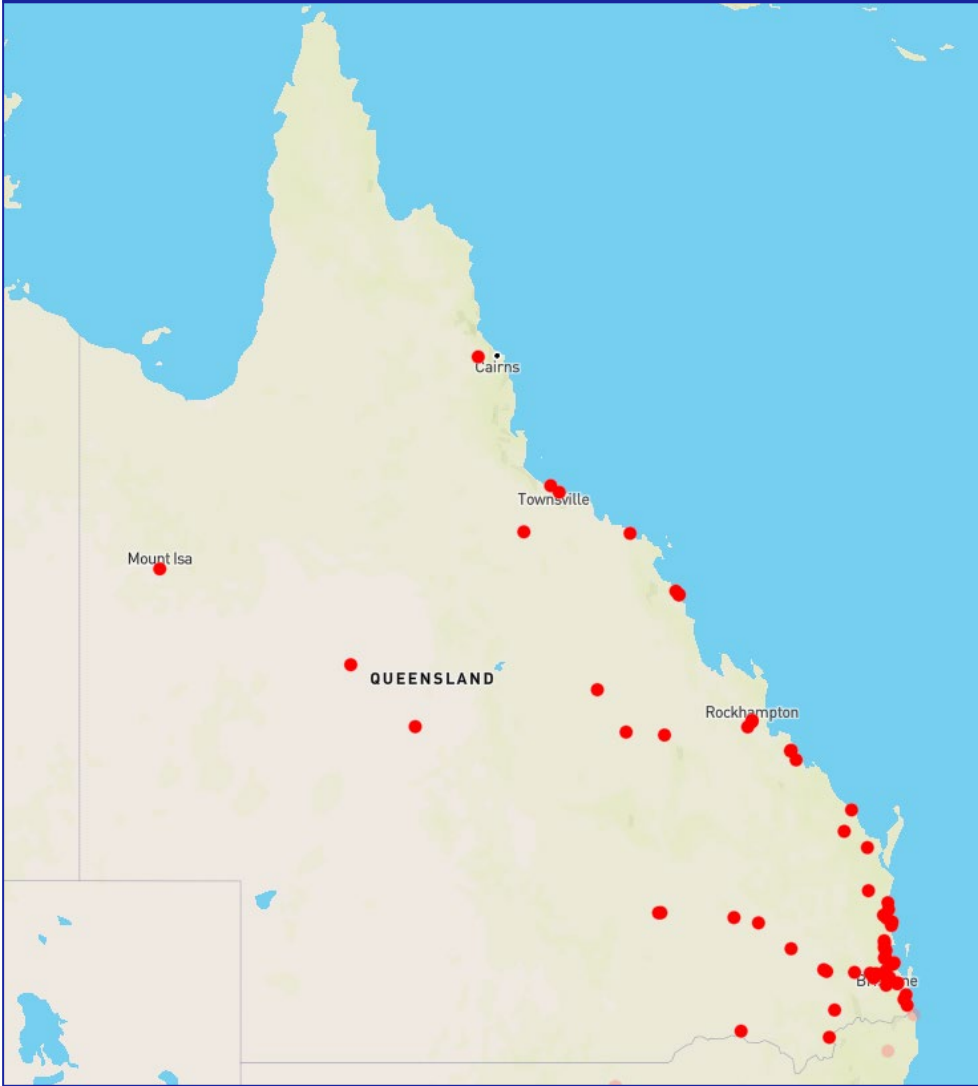

CONTENTS

SITE LIST LEGEND	4
QUEENSLAND	5
NEW SOUTH WALES & AUSTRALIAN CAPITAL TERRITORY	12
VICTORIA	19
SOUTH AUSTRALIAN & NORTHERN TERRITORY	26
WESTERN AUSTRALIA	29

SITE LIST LEGEND

	This site has AdBlue in bulk via pump		This site has a 24 hour store
	This site has AdBlue in packs via shop		This site has a 24 hour Outdoor Payment Terminal
	This site has an ultra high flow pump		This site has a restaurant
	This site has a high flow pump		This site has takeaway food & drink
	This site can accommodate a Triple Road Train		This site has a toilet
	This site can accommodate a B-Double		This site has truck parking
	This site can accommodate a Semi-Trailer or Rigid vehicle		This site has showers
			This site has a lounge

QUEENSLAND

BRISBANE

QUEENSLAND (1/4)

SITE ID	OPT ID	SITE NAME	ADDRESS	CHECKOUT OPTIONS		ADBLUE	PUMP TYPE	CANOPY HEIGHT	MAX TRUCK SIZE	FOOD OFFER	FACILITIES
				24 STORE	24 OPT						
11079		ALLIGATOR CREEK	1 ALLENDALE DRIVE					6.2M			
11450		APPLE TREE CREEK	BRUCE HIGHWAY					NO CANOPY			
11540		BENARABY TRAVEL CENTRE	48813 BRUCE HIGHWAY					5.5M			
11571		BLACKSOIL	1382 WARREGO HIGHWAY					NO CANOPY			
11758	80266	BLACKWATER	58-60 RAILWAY STREET					5.5M			
11913		BOWEN	18580 BRUCE HIGHWAY					NO CANOPY			
11698		BUNDABERG	2 COLLINS STREET					NO CANOPY			
11620		CABOOLTURE TRAVEL CENTRE	459 PUMICESTONE ROAD					5.5M			
11753		CABOOLTURE	2-8 BEACHMERE ROAD					NO CANOPY			
12004	80145	CALOUNDRA	20 NEWING WAY					4.2M			
11307		CHARLTON	CNR WARREGO HWY & STEGER ROAD					5.4M			
10663	80178	CHARTERS TOWERS	262 GILL STREET					NO CANOPY			