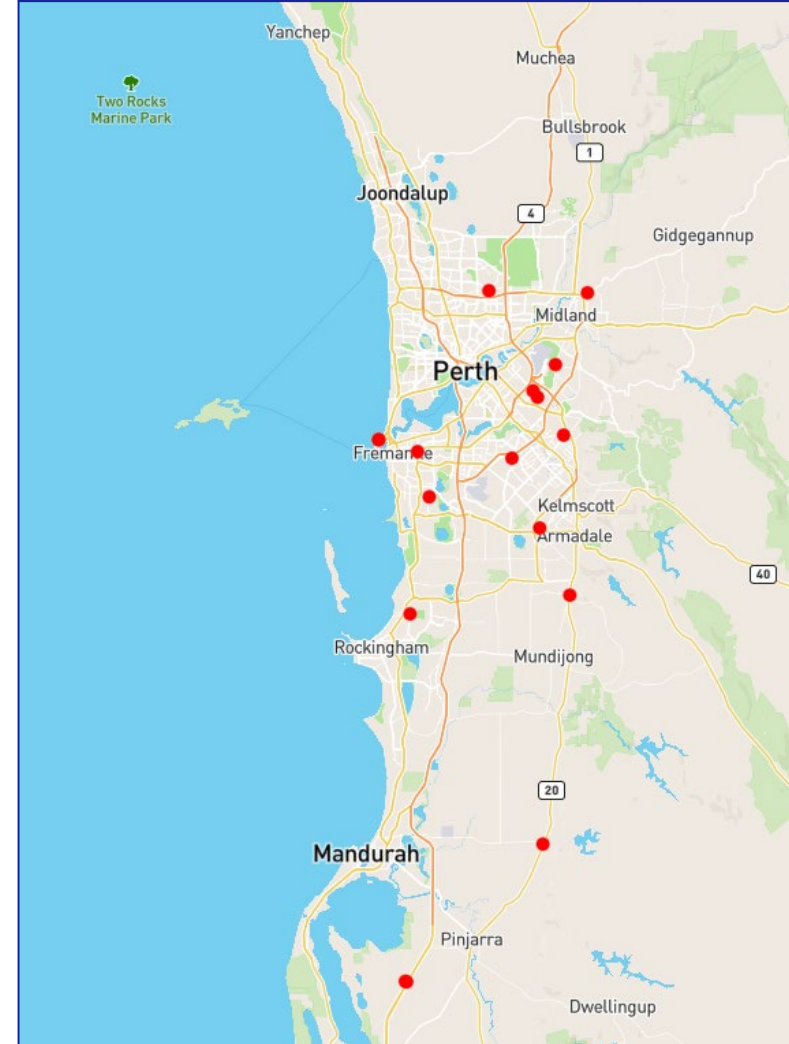

NORTHERN TERRITORY

SITE ID	OPT ID	SITE NAME	ADDRESS	CHECKOUT OPTIONS		ADBLUE	PUMP TYPE	CANOPY HEIGHT	MAX TRUCK SIZE	FOOD OFFER	FACILITIES
				24 STORE	24 OPT						
70043	80289	ALICE SPRINGS	SMITH STREET & PRIEST STREET					5.5M			
77123	80439	TENNANT CREEK	25 STANDLEY STREET					NO CANOPY			
11305	80156	WISHART DIESEL STOP	CNR WISHART ROAD & MCCARTHY CLOSE					5.5M			

WESTERN AUSTRALIA

PERTH

WESTERN AUSTRALIA (1/3)

SITE ID	OPT ID	SITE NAME	ADDRESS	CHECKOUT OPTIONS		ADBLUE	PUMP TYPE	CANOPY HEIGHT	MAX TRUCK SIZE	FOOD OFFER	FACILITIES
				24 STORE	24 OPT						
55240	80172	ALBANY	LOT 90 MENANG ROAD					5.6M			
55661	80257	CARNARVON	40 HARBOUR ROAD					NO CANOPY			
55051	87989	CARNARVON DIESEL STOP	1014 NORTH WEST COASTAL HIGHWAY					4.3M			
55820	80371	CHARDWICK EXPERANCE	LOT 4, 16 FLINDERS STREET					NO CANOPY			
55408		COOLGARDIE	110-114 BAYLEY STREET					5.5M			
55750	80360	CUE ROADHOUSE	CNR LOT 245 AUSTIN & MARSHALL STREET					6.8M			
55573	80253	DALWALLINU	LOT 394 RAILWAY PARADE					NO CANOPY			
55791	80301	FITZROY CROSSING	53 EMMANUEL WAY					NO CANOPY			
51001		FORREST HIGHWAY NORTH	LOT 602 FORREST HIGHWAY					5.5M			
51003		FORREST HIGHWAY SOUTH	LOT 601 FORREST HIGHWAY					5.5M			
55411		GELORUP	39 BUSSELL HIGHWAY					NO CANOPY			
55556	80252	GERALDTON	LOT 1753 WILLCOCK DRIVE					NO CANOPY			