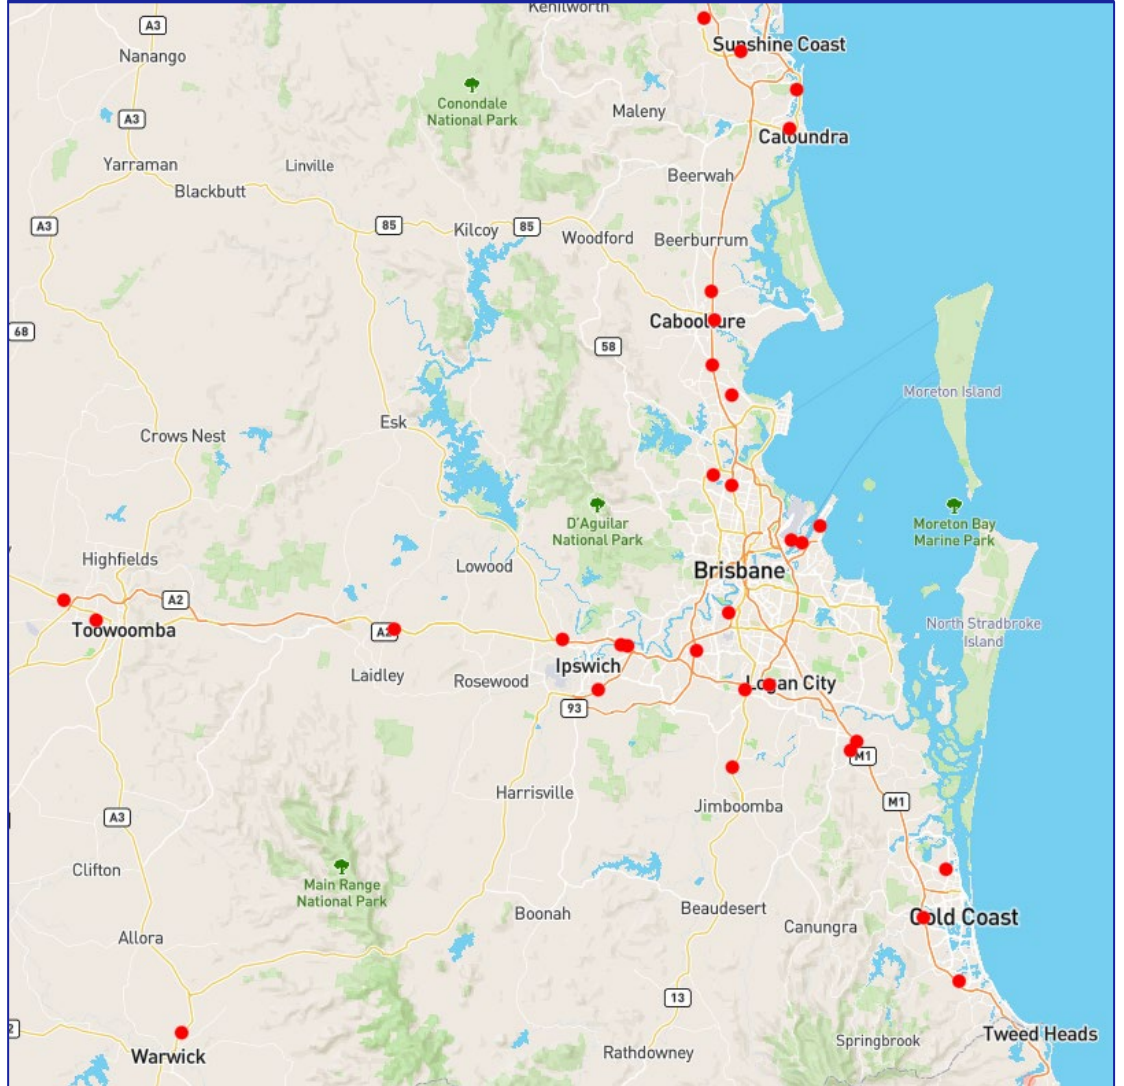

CONTENTS

SITE LIST LEGEND	4
QUEENSLAND	5
NEW SOUTH WALES & AUSTRALIAN CAPITAL TERRITORY	12
VICTORIA	19
SOUTH AUSTRALIAN & NORTHERN TERRITORY	26
WESTERN AUSTRALIA	29

SITE LIST LEGEND

	This site has AdBlue in bulk via pump		This site has a 24 hour store
	This site has AdBlue in packs via shop		This site has a 24 hour Outdoor Payment Terminal
	This site has an ultra high flow pump		This site has a restaurant
	This site has a high flow pump		This site has takeaway food & drink
	This site can accommodate a Triple Road Train		This site has a toilet
	This site can accommodate a B-Double		This site has truck parking
	This site can accommodate a Semi-Trailer or Rigid vehicle		This site has showers
			This site has a lounge

QUEENSLAND

BRISBANE

QUEENSLAND (1/4)

SITE ID	OPT ID	SITE NAME	ADDRESS	CHECKOUT OPTIONS		ADBLUE	PUMP TYPE	CANOPY HEIGHT	MAX TRUCK SIZE	FOOD OFFER	FACILITIES
				24 STORE	24 OPT						
11079		ALLIGATOR CREEK	1 ALLENDALE DRIVE					6.2M			
11450		APPLE TREE CREEK	BRUCE HIGHWAY					NO CANOPY			
11540		BENARABY TRAVEL CENTRE	48813 BRUCE HIGHWAY					5.5M			
11571		BLACKSOIL	1382 WARREGO HIGHWAY					NO CANOPY			
11758	80266	BLACKWATER	58-60 RAILWAY STREET					5.5M			
11913		BOWEN	18580 BRUCE HIGHWAY					NO CANOPY			
11698		BUNDABERG	2 COLLINS STREET					NO CANOPY			
11620		CABOOLTURE TRAVEL CENTRE	459 PUMICESTONE ROAD					5.5M			
11753		CABOOLTURE	2-8 BEACHMERE ROAD					NO CANOPY			
12004	80145	CALOUNDRA	20 NEWING WAY					4.2M			
11307		CHARLTON	CNR WARREGO HWY & STEGER ROAD					5.4M			
10663	80178	CHARTERS TOWERS	262 GILL STREET					NO CANOPY			