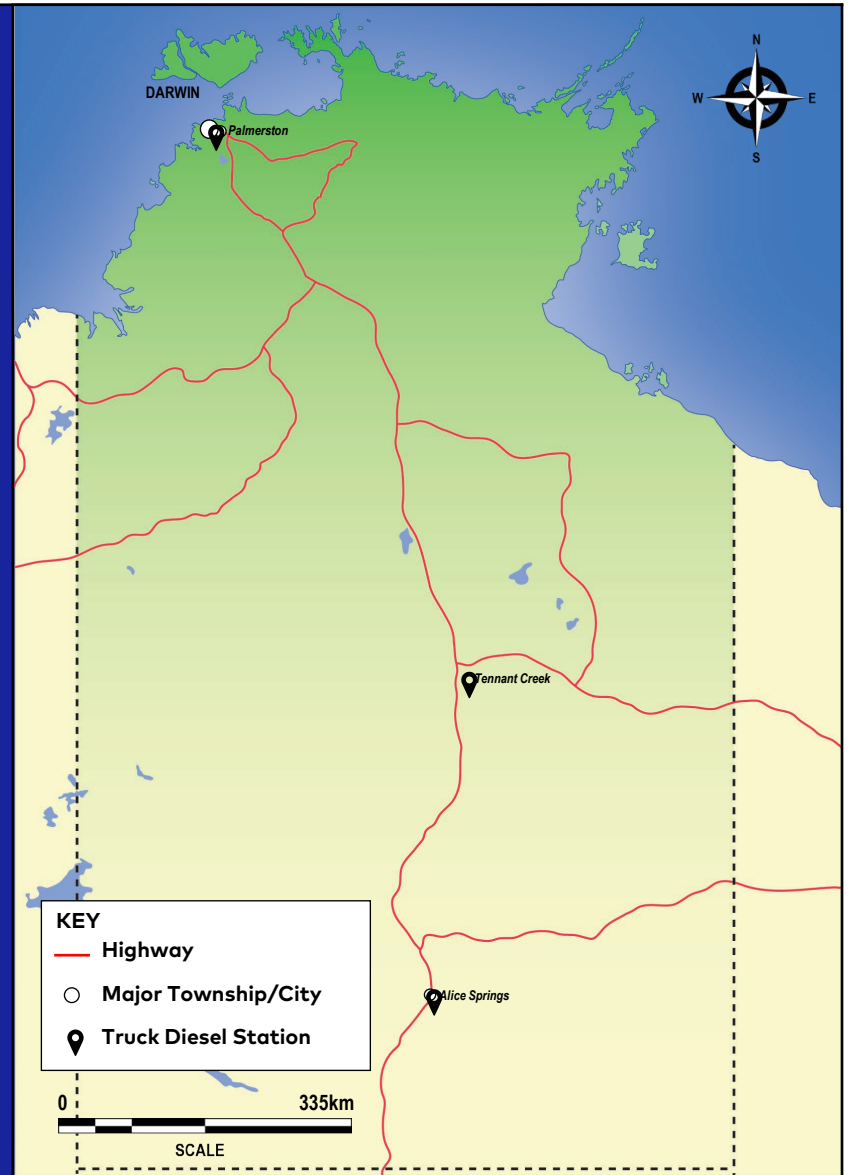

SOUTH AUSTRALIA
NORTHERN TERRITORY